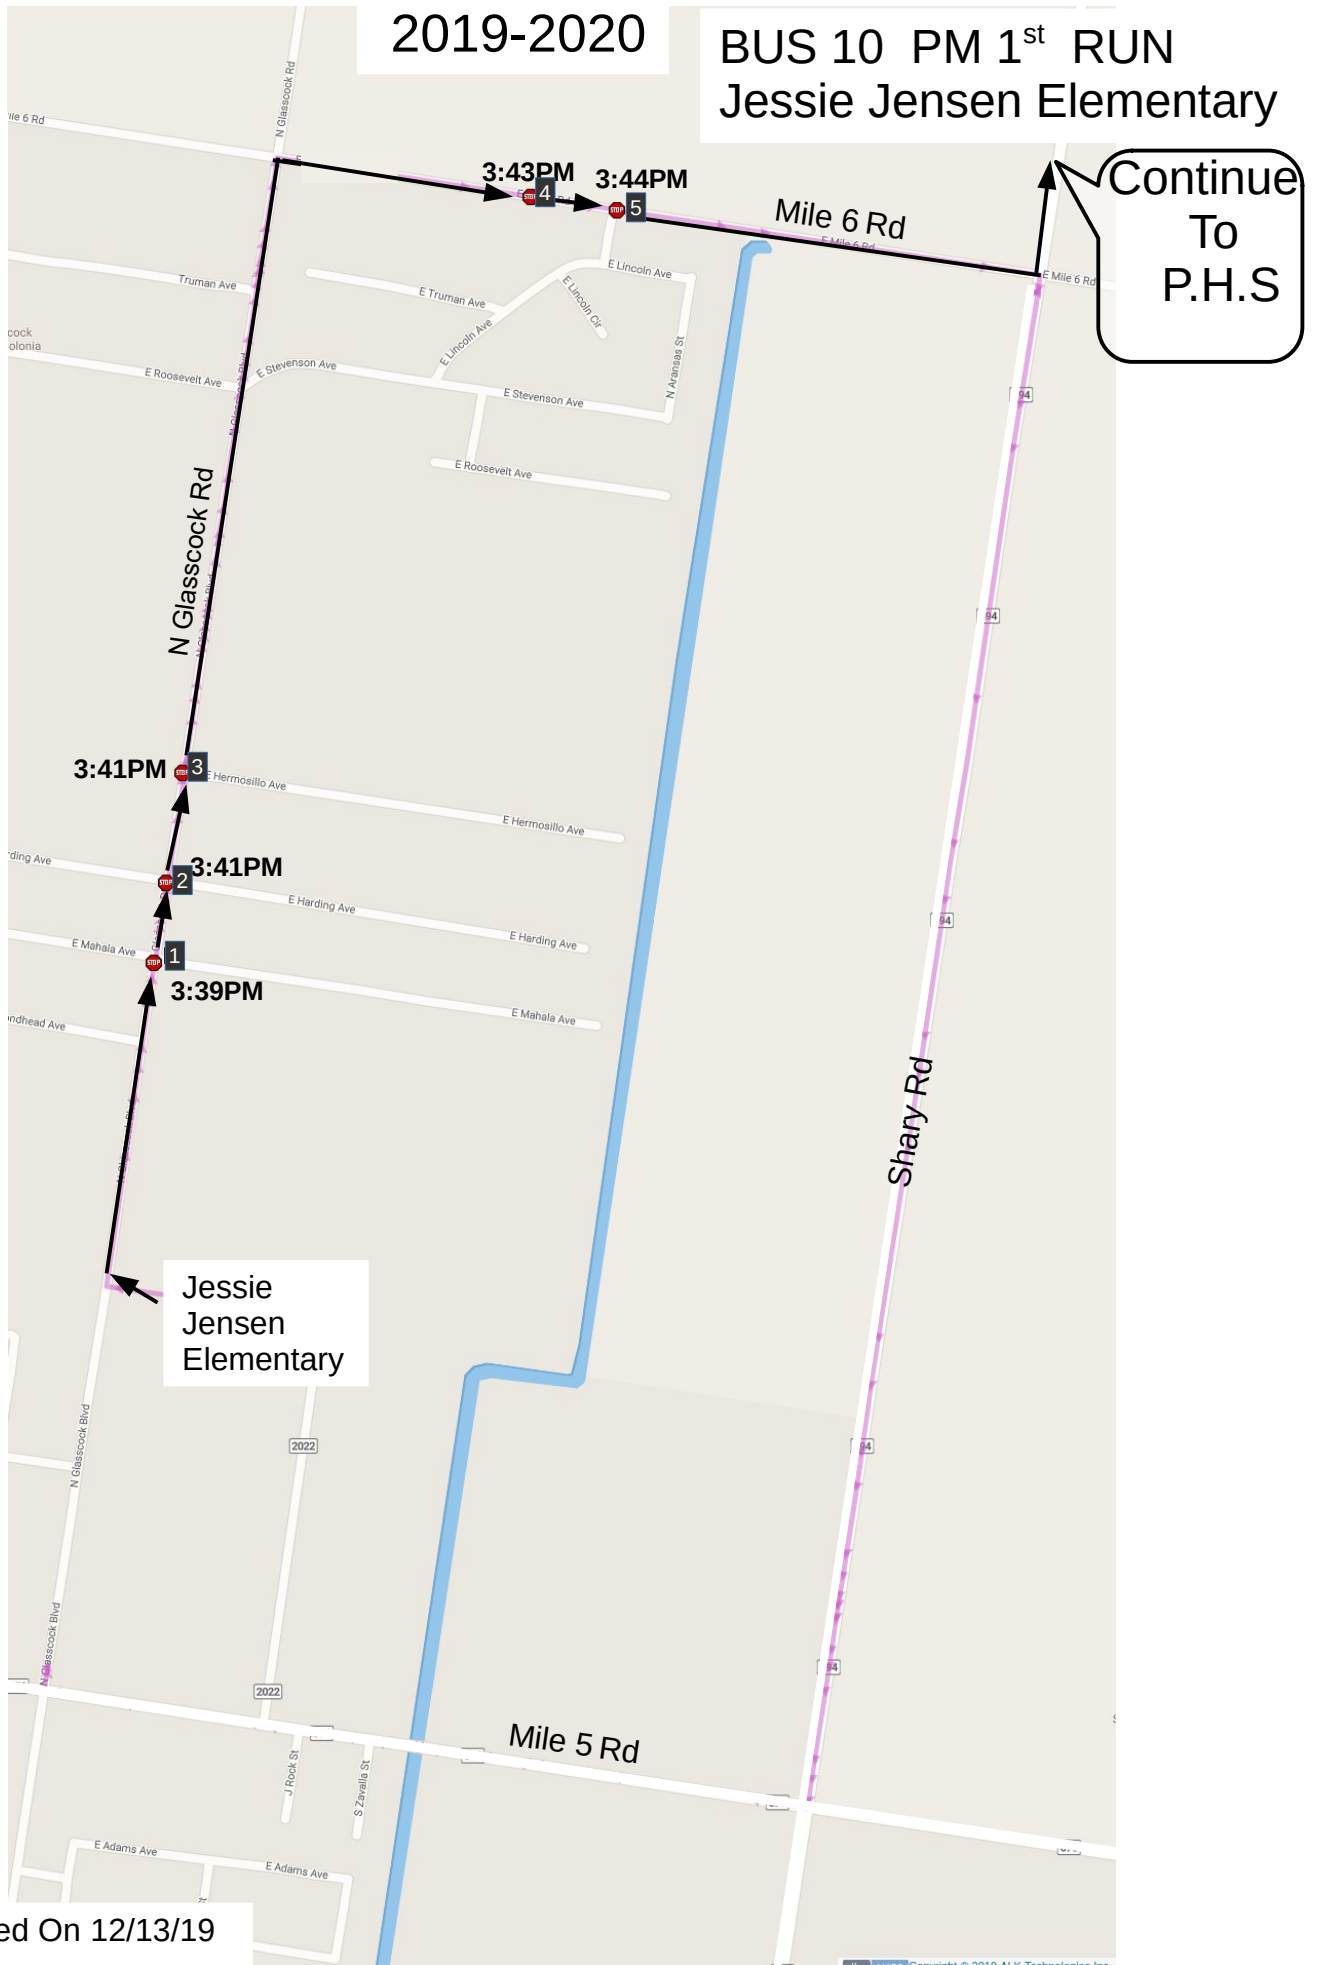

2019-2020

BUS 10 PM 1<sup>st</sup> RUN  
Jessie Jensen Elementary

Last Up Dated On 12/13/19